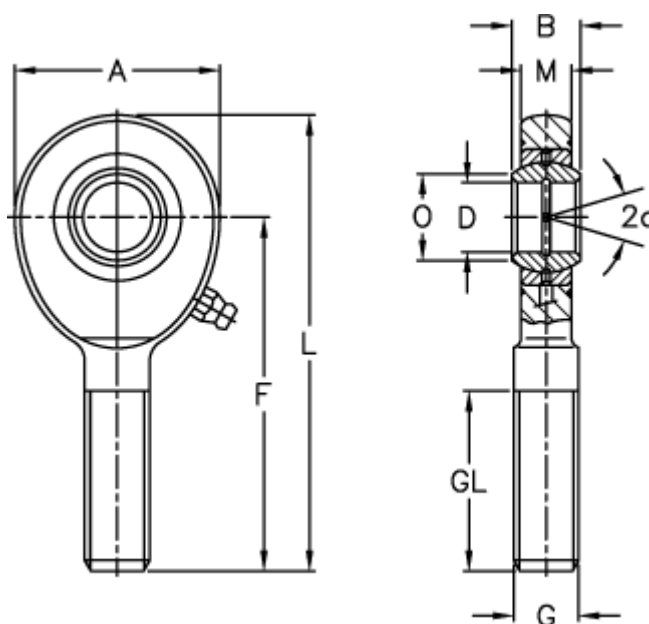

Data Sheet

Article number: 03462080
Description: Fluro Rod end EA 80
Note: 80

Measures

| | | | |
|--------------------|---------|-----------------|---------|
| A | = 180 | L | = 360 |
| a (degrees) | = 6 | M | = 47 |
| B | = 55 | O | = 89.4 |
| D | = 80 | Static drive kN | = 752 |
| Dynamic drive (kN) | = 400 | Weight | = 12000 |
| F | = 270 | | |
| g | = M64x4 | | |
| GL | = 140 | | |